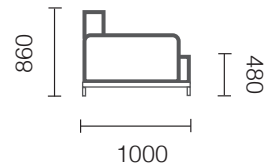

## Options

2100 (Fabric Req. 13.2m)

2300 (Fabric Req. 13.8m)

2600 (Fabric Req. 14.5m)