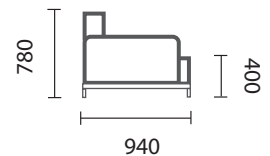

Liaison Sofa

A stunning example of contemporary design done right. With its straight lines and fine features, the beauty lies in the details of the Liaison sofa. Combining incredible design with unparalleled craftsmanship.

Construction

Frame

Steel base frame powder coated in a matte black finish

Legs

Powdercoated steel in a matte black finish

Seat

Moulded high density foam and luxurafoam

Back

Feather and down in a channelled liner

Product Care

Please visit our website for product care information

▶ www.mcw.nz/about/product-care

Warranty Information

Please visit our website for warranty information

▶ www.mcw.nz/about/the-mcw-promise

Finishes

This product can be made to custom size specifications.

This product is able to be upholstered in any NZ sourced fabric.

This product is able to be upholstered in any NZ sourced leather.

Options

For more information please see one of our sales consultants or visit mcw.nz