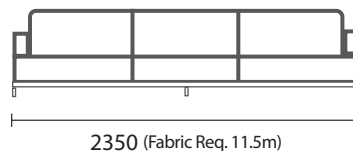

Liaison Sofa

A stunning example of contemporary design done right. With its straight lines and fine features, the beauty lies in the details of the Liaison sofa. Combining incredible design with unparalleled craftsmanship.

Construction

Frame

Steel base frame powder coated in a matte black finish

Legs

Powdercoated steel in a matte black finish

Seat

Moulded high density foam and luxurafoam

Back

Feather and down in a channelled liner

Product Care

Please visit our website for product care information

▶ www.mcw.nz/about/product-care

Warranty Information

Please visit our website for warranty information

▶ www.mcw.nz/about/the-mcw-promise

Finishes

This product can be made to custom size specifications.

This product is able to be upholstered in any NZ sourced fabric.

This product is able to be upholstered in any NZ sourced leather.

Options

For more information please see one of our sales consultants or visit mcw.nz