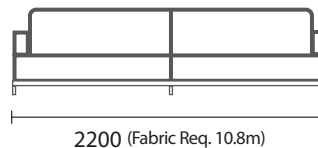

Liaison Sofa

A stunning example of contemporary design done right. With its straight lines and fine features, the beauty lies in the details of the Liaison sofa. Combining incredible design with unparalleled craftsmanship.

Construction

Frame

Steel base frame powder coated in a matte black finish

Legs

Powdercoated steel in a matte black finish

Seat

Moulded high density foam and luxurafoam

Back

Feather and down in a channelled liner

Product Care

Please visit our website for product care information

▶ www.mcw.nz/about/product-care

Warranty Information

Please visit our website for warranty information

▶ www.mcw.nz/about/the-mcw-promise

Finishes

This product can be made to custom size specifications.

This product is able to be upholstered in any NZ sourced fabric.

This product is able to be upholstered in any NZ sourced leather.

Options

For more information please see one of our sales consultants or visit mcw.nz