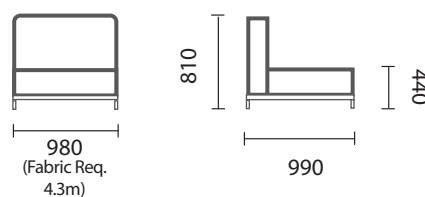

Liaison Sofa

A stunning example of contemporary design done right. With its straight lines and fine features, the beauty lies in the details of the Liaison sofa. Combining incredible design with unparalleled craftsmanship.

Construction

Frame

Steel base frame powder coated in a matte black finish

Legs

Powdercoated steel in a matte black finish

Seat

Moulded high density foam and luxurafoam

Back

Feather and down in a channelled liner

Product Care

Please visit our website for product care information

▶ www.mcw.nz/about/product-care

Warranty Information

Please visit our website for warranty information

▶ www.mcw.nz/about/the-mcw-promise

Finishes

This product can be made to custom size specifications.

This product is able to be upholstered in any NZ sourced fabric.

This product is able to be upholstered in any NZ sourced leather.

Options

For more information please see one of our sales consultants or visit mcw.nz