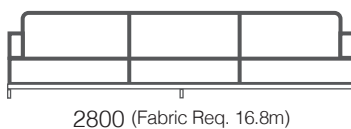

For more information please see one of our sales consultants or visit mcw.nz