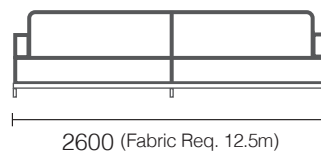

For more information please see one of our sales consultants or visit mcw.nz