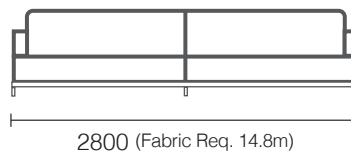

For more information please see one of our sales consultants or visit mcw.nz