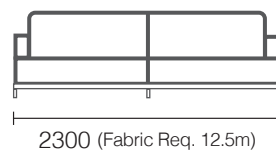

For more information please see one of our sales consultants or visit mcw.nz