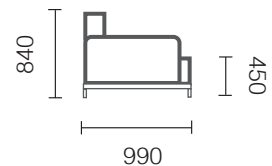

For more information please see one of our sales consultants or visit mcw.nz