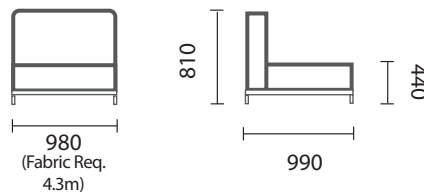

Liaison Armchair

A stunning example of contemporary design done right. With its straight lines and fine features, the beauty lies in the details of the Liaison armchair. Combining incredible design with unparalleled craftsmanship.

Construction

Frame

Steel base frame powder coated in a matte black finish

Legs

Powdercoated steel in a matte black finish

Seat

Moulded high density foam and luxurafoam

Back

Feather and down in a channelled liner

Product Care

Please visit our website for product care information

▶ www.mcw.nz/about/product-care

Warranty Information

Please visit our website for warranty information

▶ www.mcw.nz/about/the-mcw-promise

Finishes

This product can be made to custom size specifications.

This product is able to be upholstered in any NZ sourced fabric.

This product is able to be upholstered in any NZ sourced leather.

Options

For more information please see one of our sales consultants or visit mcw.nz