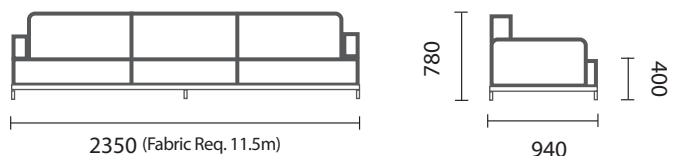

Liaison Armchair

A stunning example of contemporary design done right. With its straight lines and fine features, the beauty lies in the details of the Liaison armchair. Combining incredible design with unparalleled craftsmanship.

Construction

Frame

Steel base frame powder coated in a matte black finish

Legs

Powdercoated steel in a matte black finish

Seat

Moulded high density foam and luxurafoam

Back

Feather and down in a channelled liner

Product Care

Please visit our website for product care information

▶ www.mcw.nz/about/product-care

Warranty Information

Please visit our website for warranty information

▶ www.mcw.nz/about/the-mcw-promise

Finishes

This product can be made to custom size specifications.

This product is able to be upholstered in any NZ sourced fabric.

This product is able to be upholstered in any NZ sourced leather.

Options

For more information please see one of our sales consultants or visit mcw.nz