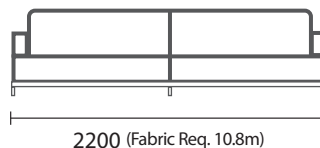

Liaison Armchair

A stunning example of contemporary design done right. With its straight lines and fine features, the beauty lies in the details of the Liaison armchair. Combining incredible design with unparalleled craftsmanship.

Construction

Frame

Steel base frame powder coated in a matte black finish

Legs

Powdercoated steel in a matte black finish

Seat

Moulded high density foam and luxurafoam

Back

Feather and down in a channelled liner

Product Care

Please visit our website for product care information

▶ www.mcw.nz/about/product-care

Warranty Information

Please visit our website for warranty information

▶ www.mcw.nz/about/the-mcw-promise

Finishes

This product can be made to custom size specifications.

This product is able to be upholstered in any NZ sourced fabric.

This product is able to be upholstered in any NZ sourced leather.

Options

For more information please see one of our sales consultants or visit mcw.nz