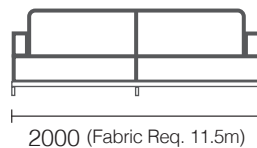

Finishes

This product can be made to custom size specifications.

This product is able to be upholstered in any NZ sourced fabric.

For more information please see one of our sales consultants or visit mcw.nz

0800 888 999 | mcw.nz

Interior Design | Furniture | Curtains | Blinds | Beds | Linens | Flooring | Wallpaper

McKenzie Willis
interiors