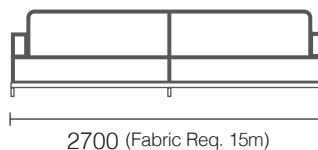

Finishes

This product can be made to custom size specifications.

This product is able to be upholstered in any NZ sourced fabric.

For more information please see one of our sales consultants or visit mcw.nz

0800 888 999 | mcw.nz

Interior Design | Furniture | Curtains | Blinds | Beds | Linens | Flooring | Wallpaper

McKenzie Willis
interiors