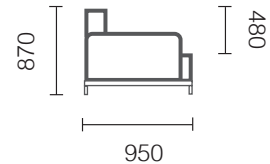

Finishes

This product can be made to custom size specifications.

This product is able to be upholstered in any NZ sourced fabric.

For more information please see one of our sales consultants or visit mcw.nz

0800 888 999 | mcw.nz

Interior Design | Furniture | Curtains | Blinds | Beds | Linens | Flooring | Wallpaper

McKenzie Willis
interiors