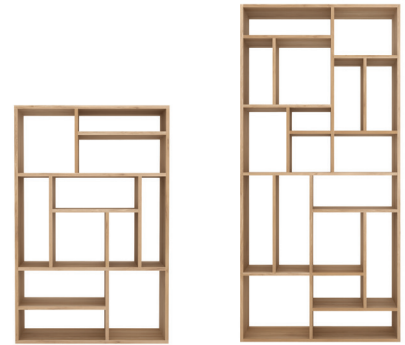

M Rack Bookcase

Construction

Frame

Solid European Oak

Key Features

Made of solid oak, the Mondrian-inspired M rack is based on the Dutch painter's famous grid of vertical and horizontal lines.

Product Care

Please visit our website for product care information
www.mcw.nz/about/product-care

Warranty Information

Please visit our website for warranty information
www.mcw.nz/about/the-mcw-promise

Options

Variations	size	width	depth	height
	Large	1040	300	2190
	Small	900	300	1390

Finishes

Frame

Oak